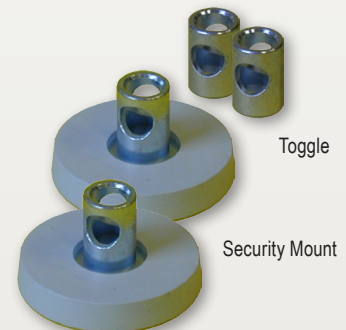

## Red Kit - Heavy Duty

9mm dia. High Tensile Cable

443 Master Lock Laminated Padlock

Cable Trap

Toggle

Security Mount

## Green Kit - PC/Printer

6mm dia. High Tensile Cable

130D Master Lock 30mm Brass Padlock

Glue

Wipe