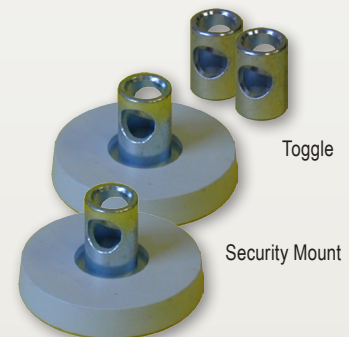

Red Kit - Heavy Duty

9mm dia. High Tensile Cable

443 Master Lock Laminated Padlock

Cable Trap

Toggle

Security Mount

Green Kit - PC/Printer

6mm dia. High Tensile Cable

130D Master Lock 30mm Brass Padlock

Glue

Wipe