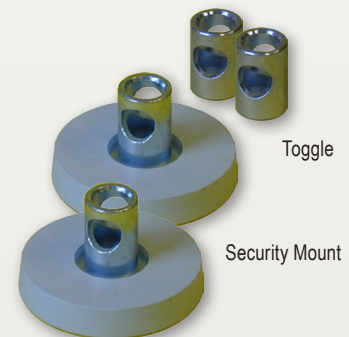

## Red Kit - Heavy Duty

9mm dia. High Tensile Cable

443 Master Lock Laminated Padlock

Cable Trap

Toggle

Security Mount

## Green Kit - PC/Printer

6mm dia. High Tensile Cable

130D Master Lock 30mm Brass Padlock

Glue

Wipe